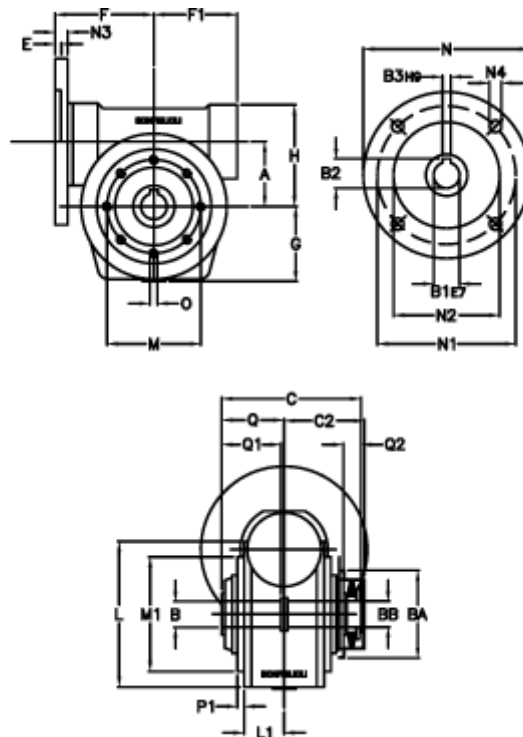

Article number: 390204904572316

Description: Worm Gear with Torque Limiter
VF 49-L1-P-45 P63B14

Measures

a = 49.50	C2 = 63,5	L1 = 36.8	O = M6x8
B = 25	Description = VF 49P-xx-63B14	m = 94	P1 = 2.5
B1 E7 = 11	E = 3.0	M1 = 68	Q = 51.0
B2 = 12.8	F = 70	N = 90	Q1 = 41
B3 H9 = 4	F1 = 63	N1 = 75	Q2 = 15
BA = 63	g = 56	N2 = 60	
BB H7 = 14	H = 80.0	N3 = 7.0	
C = 105	L = 107.5	N4 = 6	